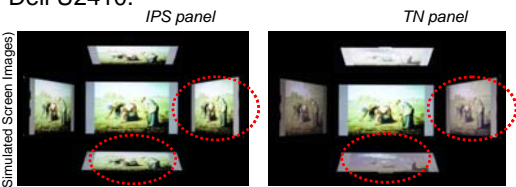

AWESOME FRONT OF SCREEN PERFORMANCE

Ad #: G910008592

- **1920 x 1200 resolution** (widescreen) helps improve productivity by enabling multiple application viewing on one screen.

- **16:10 Wide Aspect Ratio** is great for content-creator dealing with graphic layouts and spreads while CAD/CAM engineers would find it simple and easy to work with a 16:10 ratio.

- **Picture-in-Picture/ Picture-by-Picture** feature enables multi-tasking such as checking e-mails while watching your favourite DVD.

- **Minimal Color Deviation** at all angles of viewing with the adoption of IPS panel for Dell U2410.

EXCELLENT MULTIMEDIA, VIDEO AND GRAPHIC CAPABILITY

- Digital connectivity found in the U2410 helps enhance sound and picture quality.
- **DVI-D(HDCP)** helps to ensure high quality image (reduced jitter) and astounding color uniformity .
- Future-proof your U2410 that incorporates **HDMI™** Technology.
- With **DisplayPort**, there is no loss of quality as content signals are kept digital between connections.
- **Composite and Component** allows connection to other video devices such as game consoles.
- Height-adjustable stand also allows tilt, swivel and pivot adjustability which helps to enable maximum viewing.
- Remote Management enabled, when connected to Dell Client Manager
- Great audio experience with a fashionable sound bar (optional) that connects directly to the back without need for power cord.

PEACE OF MIND WITH PREMIUM PANEL GUARANTEE FOR U2410

- The Premium Panel Guarantee covering all UltraSharp monitors assures users of a replacement UltraSharp monitor should even one bright defective pixel be found on the screen.

Upgrade to the U2410 and get the brilliant screen performance your business deserves.