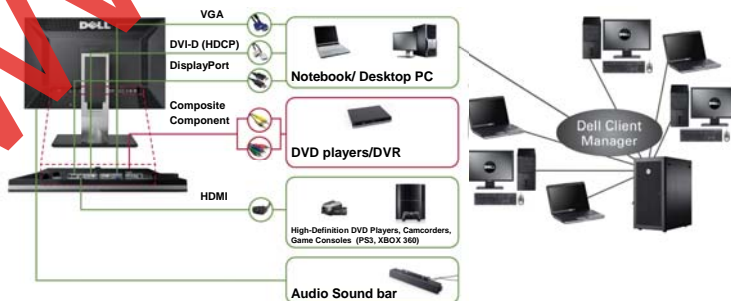

- Digital connectivity found in the U2410 helps enhance sound and picture quality.
- **DVI-D(HDCP)** helps to ensure high quality image (reduced jitter) and astounding color uniformity .
- Future-proof your U2410 that incorporates **HDMI™** Technology.
- With **DisplayPort**, there is no loss of quality as content signals are kept digital between connections.
- **Composite and Component** allows connection to other video devices such as game consoles.
- Height-adjustable stand also allows tilt, swivel and pivot adjustability which helps to enable maximum viewing.
- Remote Management enabled, when connected to Dell Client Manager
- Great audio experience with a fashionable sound bar (optional) that connects directly to the back without need for power cord.