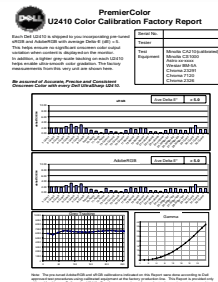

U2410 Color Calibration Factory Report

PREMIERCOLOR IS COMPATIBLE WITH INDUSTRY COLOR STANDARDS

- **Supports and compatible with industry color spaces** which professionals involved in color-centric work use such as AdobeRGB (96% coverage), sRGB(100% coverage) and xvCC compatibility.

PREMIERCOLOR PROVIDES USER-ENABLED COLOR ADJUSTMENTS

- **Dedicated "CustomColor" mode (6-axis Color Control)** for technically savvy users who appreciates some level of customization.

Saturation and Hue can be adjusted. See Image A & B